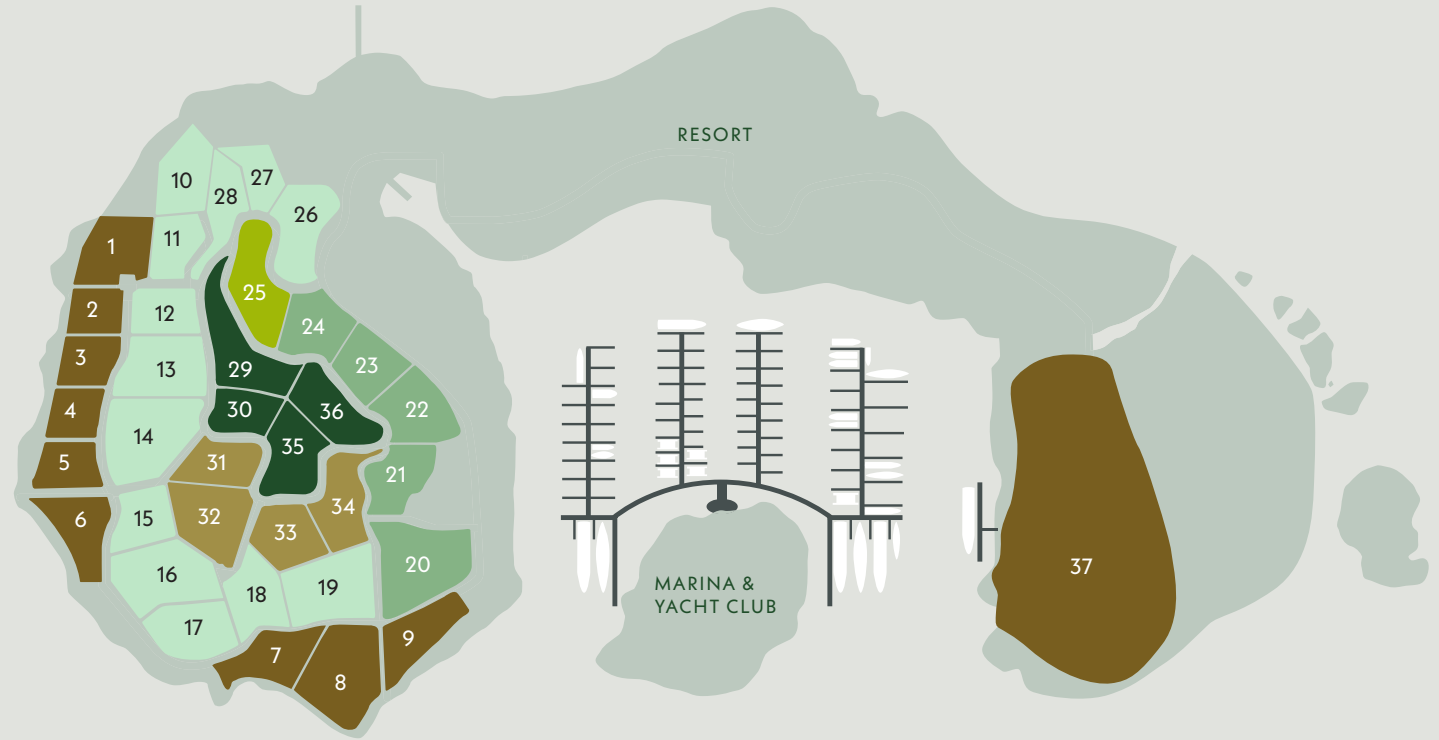

NAWI

ISLAND

RESIDENTIAL VILLA LOTS

- BEACHFRONT
- OCEAN VIEW
- MARINA & RESORT VIEW
- HILLTOP 360° VIEW
- SAVUSAVU PORT VIEW
- OCEAN HILLTOP VIEW

BEACHFRONT

- 1 Lot size: 2,177 square metres
- 2 Lot size: 1,212 square metres
- 3 Lot size: 1,392 square metres
- 4 Lot size: 1,310 square metres
- 5 Lot size: 1,558 square metres
- 6 Lot size: 1,770 square metres
- 7 Lot size: 2,178 square metres
- 8 Lot size: 3,235 square metres
- 9 Lot size: 2,096 square metres
- 37 (a) Lot size: 5,146 square metres
- (b) Lot size: 6,061 square metres
- (c) Lot size: 1 hectare and 430 square metres

OCEAN VIEW

- 10 Lot size: 1,910 square metres
- 11 Lot size: 1,360 square metres
- 12 Lot size: 1,472 square metres
- 13 Lot size: 2,638 square metres
- 14 Lot size: 3,367 square metres
- 15 Lot size: 1,669 square metres
- 16 Lot size: 3,152 square metres
- 17 Lot size: 2,190 square metres
- 18 Lot size: 1,940 square metres
- 19 Lot size: 2,810 square metres
- 26 Lot size: 2,384 square metres
- 27 Lot size: 1,350 square metres
- 28 Lot size: 1,575 square metres

MARINA & RESORT VIEW

- 20 Lot size: 3,178 square metres
- 21 Lot size: 1,810 square metres
- 22 Lot size: 2,084 square metres
- 23 Lot size: 1,785 square metres
- 24 Lot size: 1,802 square metres

OCEAN HILLTOP VIEW

- 25 Lot size: 2,373 square metres

Note: Residential lot areas and sizes indicated above may vary slightly to actual lot location and size.